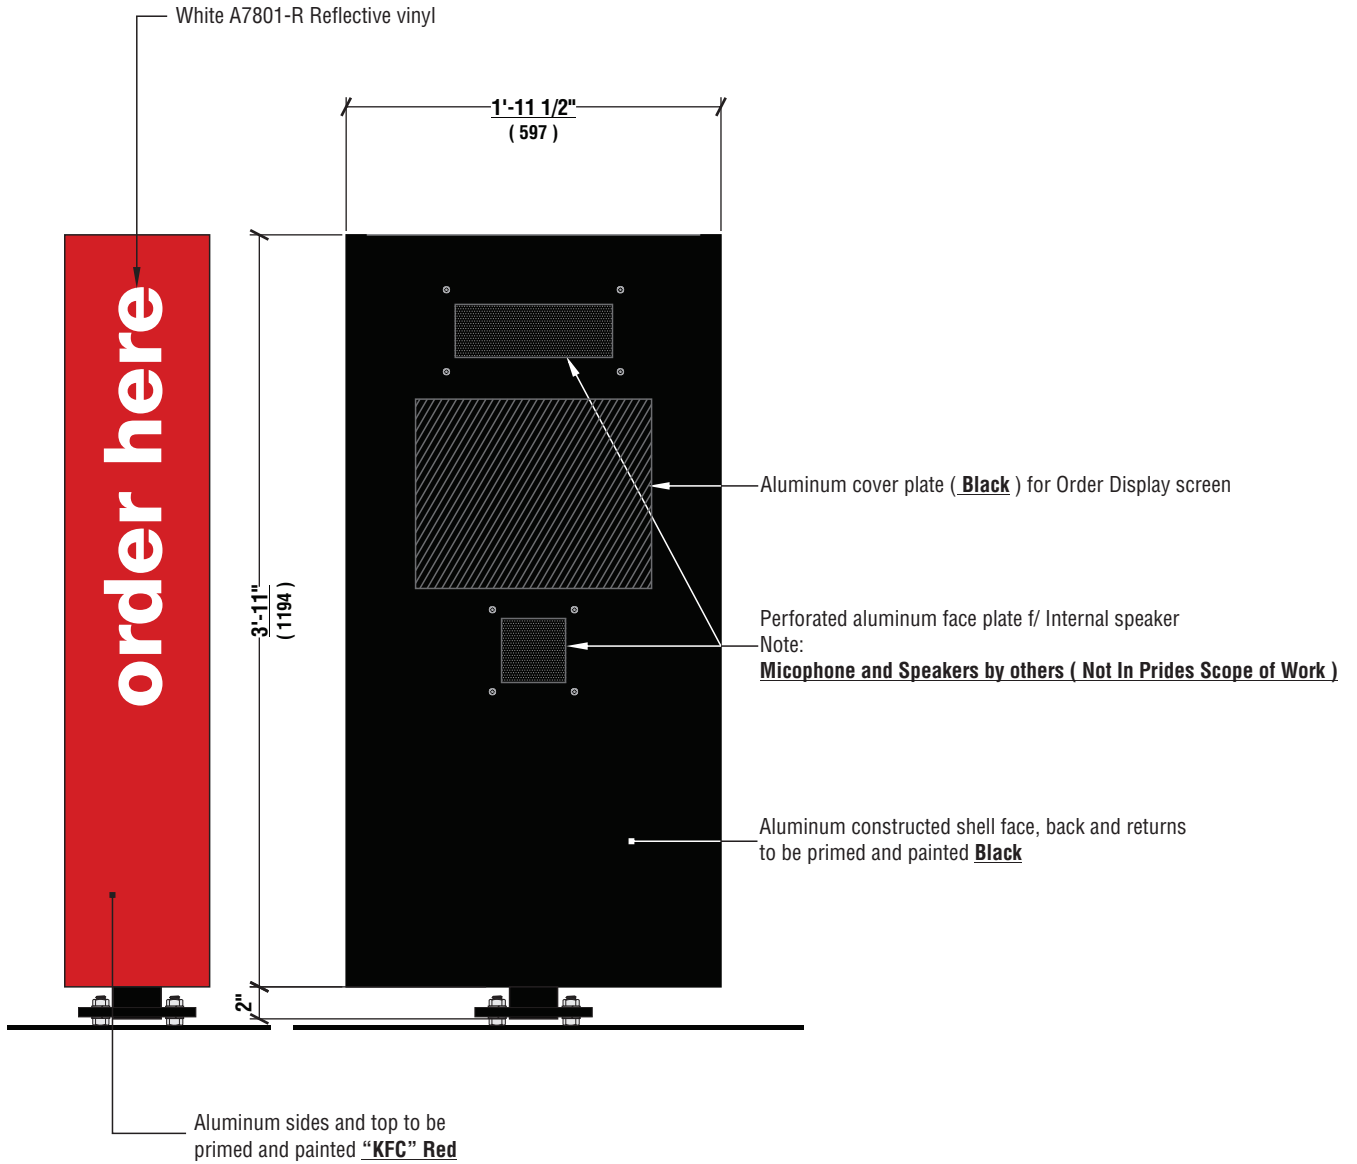

## Table of Contents

<b>DT1-19</b>	PYLON SIGN .....	p3
<b>DT2-19</b>	HEIGHT RESTRICTION BAR .....	p4
<b>DT3-19</b>	DIRECTIONAL SIGNS .....	p5
<b>DT5-19</b>	ORDER KIOSK .....	p6
<b>DT6-19</b>	MENU BOARD .....	p7
<b>DT7-19</b>	PREVIEW BOARD.....	p8
<b>DT8-19</b>	CANOPY ( Option 1 ).....	p9
<b>DT8-19</b>	CANOPY ( Option 2 ).....	p10
<b>DT9-19</b>	CHANNEL LETTERS .....	p11
<b>DT10-19</b>	COLONEL SIGN.....	p12
<b>DT11-20</b>	DIGITAL MENU BOARD (WALL MOUNT).....	p13
<b>DT12-20</b>	DIGITAL MENU BOARD (FREESTANDING).....	p14

**OPTIONS**

SIDE VIEW

FRONT VIEW

**SIZE MATRIX**

<b>A</b> 1500	<b>B</b> 4775
<b>A</b> 1200	<b>B</b> 3820
<b>A</b> 1000	<b>B</b> 3183
<b>A</b> 700	<b>B</b> 2228
<b>A</b> 600	<b>A</b> 1910
<b>A</b> 500	<b>B</b> 1592

**OPTIONAL:**

Faces can be Cardinal Red 3m 3630-53

Pre Finished Black aluminum letter coil returns

5mm White 7328 acrylic faces c/w 1" Black trim cap

Note:

**Letters illuminated with White LED**

- Aluminum constructed filler painted Black
- 1 1/4" wide aluminum frame and/or cover frame ( 2400 ) painted Black
- 3/16" White Lexan and/or White Flex face ( 2400 )
- White LED illumination

**SIZE MATRIX**

<b>A</b>	<b>B</b>	<b>Flex Face / Frameless Cover</b>
2400	2400	
<b>A</b>	<b>B</b>	<b>Lexan Face / Retainer</b>
1818	1818	
<b>A</b>	<b>B</b>	<b>Lexan Face / Retainer</b>
1525	1525	

- Samsung 46" Dual Portrait Display
- Aluminum constructed shell ( Black Finish )