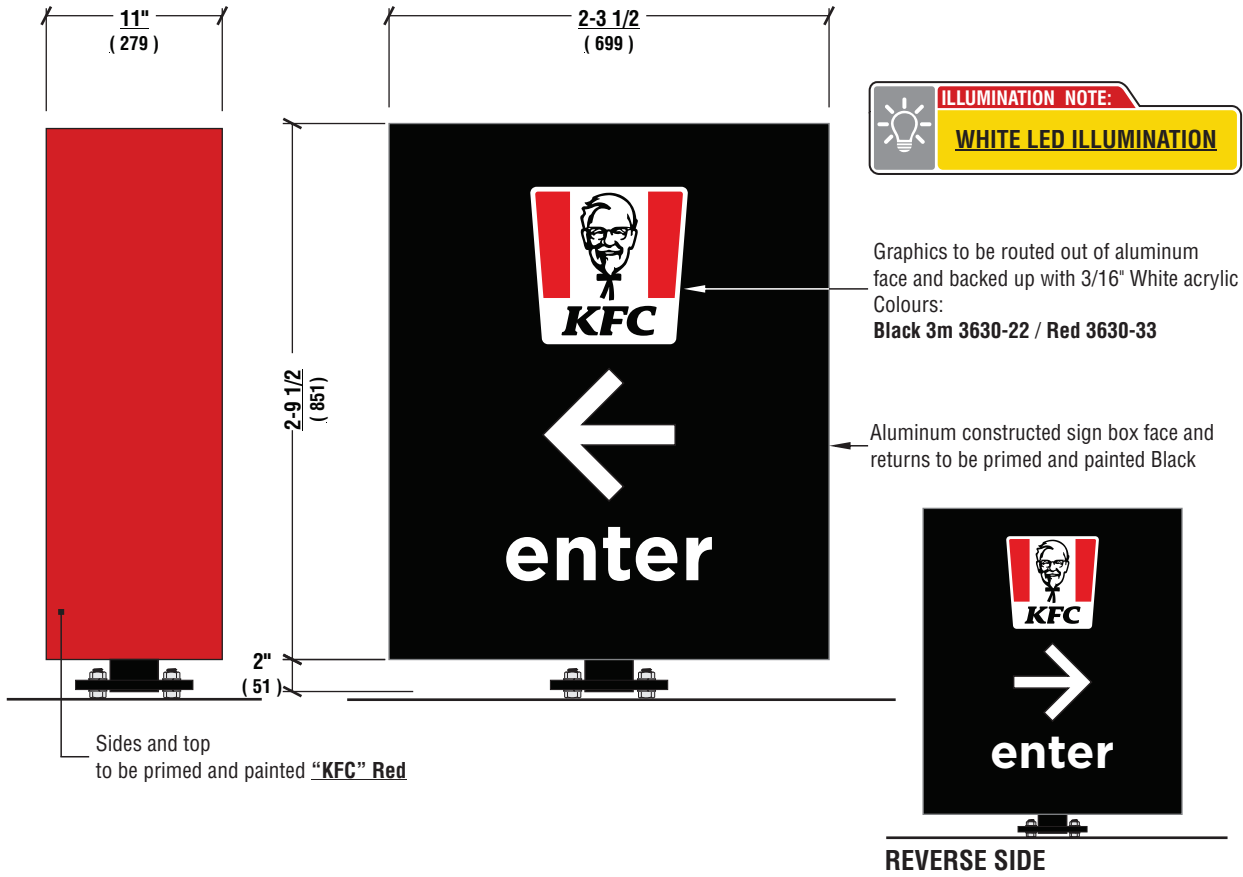

## Table of Contents

<b>DT1-19</b>	PYLON SIGN .....	p3
<b>DT2-19</b>	HEIGHT RESTRICTION BAR .....	p4
<b>DT3-19</b>	DIRECTIONAL SIGNS .....	p5
<b>DT5-19</b>	ORDER KIOSK .....	p6
<b>DT6-19</b>	MENU BOARD .....	p7
<b>DT7-19</b>	PREVIEW BOARD.....	p8
<b>DT8-19</b>	CANOPY ( Option 1 ).....	p9
<b>DT8-19</b>	CANOPY ( Option 2 ).....	p10
<b>DT9-19</b>	CHANNEL LETTERS .....	p11
<b>DT10-19</b>	COLONEL SIGN.....	p12
<b>DT11-20</b>	DIGITAL MENU BOARD (WALL MOUNT).....	p13
<b>DT12-20</b>	DIGITAL MENU BOARD (FREESTANDING).....	p14

**OPTIONS**

SIDE VIEW

FRONT VIEW

**SIZE MATRIX**

<b>A</b> 1500	<b>B</b> 4775
<b>A</b> 1200	<b>B</b> 3820
<b>A</b> 1000	<b>B</b> 3183
<b>A</b> 700	<b>B</b> 2228
<b>A</b> 600	<b>A</b> 1910
<b>A</b> 500	<b>B</b> 1592

**OPTIONAL:**

Faces can be Cardinal Red 3m 3630-53

Pre Finished Black aluminum letter coil returns

5mm White 7328 acrylic faces c/w 1" Black trim cap

Note:

**Letters illuminated with White LED**

- Aluminum constructed filler painted Black
- 1 1/4" wide aluminum frame and/or cover frame ( 2400 ) painted Black
- 3/16" White Lexan and/or White Flex face ( 2400 )
- White LED illumination

**SIZE MATRIX**

<b>A</b>	<b>B</b>	<b>Flex Face / Frameless Cover</b>
2400	2400	
<b>A</b>	<b>B</b>	<b>Lexan Face / Retainer</b>
1818	1818	
<b>A</b>	<b>B</b>	<b>Lexan Face / Retainer</b>
1525	1525	

- Samsung 46" Dual Portrait Display
- Aluminum constructed shell ( Black Finish )