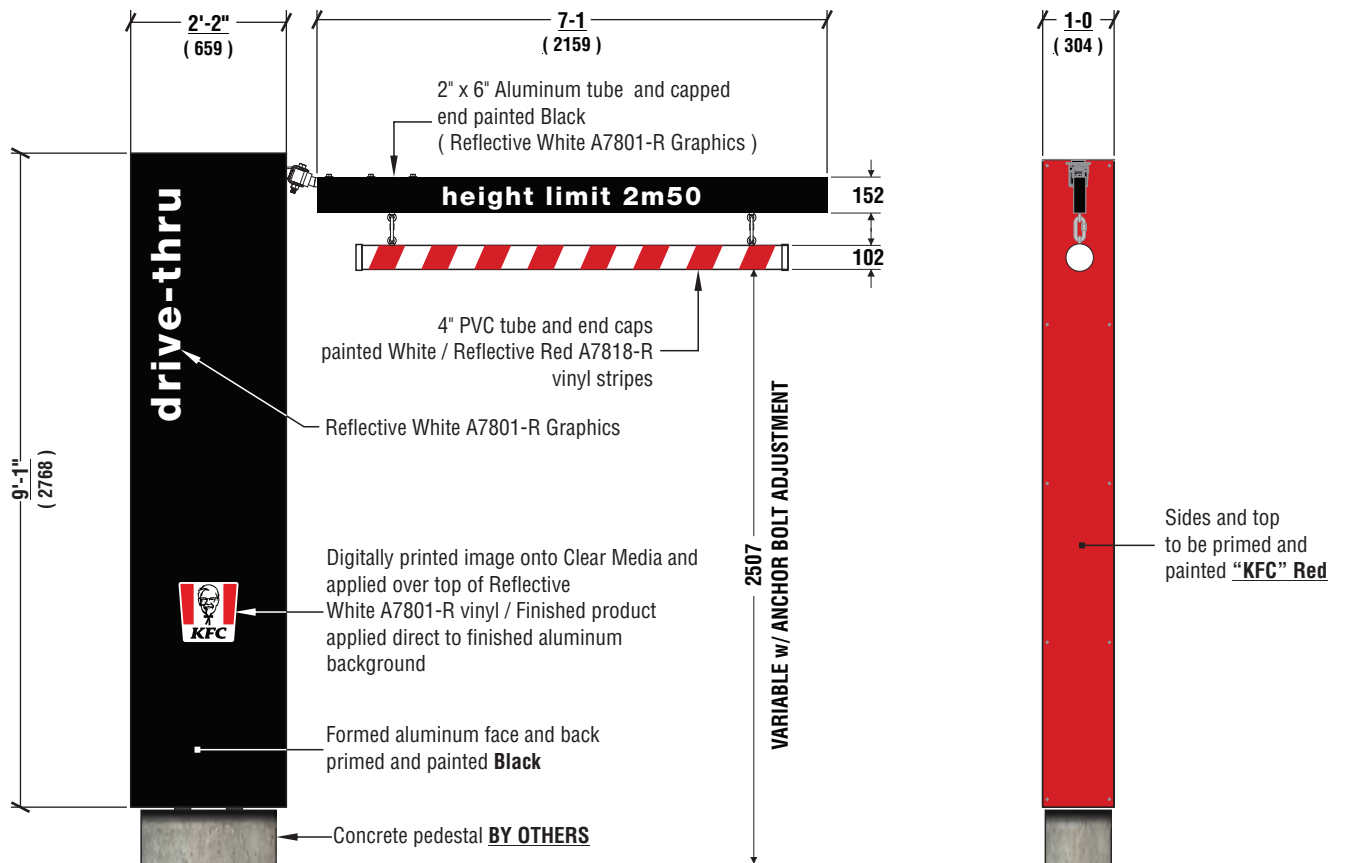

## Table of Contents

<b>DT1-19</b>	PYLON SIGN .....	p3
<b>DT2-19</b>	HEIGHT RESTRICTION BAR .....	p4
<b>DT3-19</b>	DIRECTIONAL SIGNS .....	p5
<b>DT5-19</b>	ORDER KIOSK .....	p6
<b>DT6-19</b>	MENU BOARD .....	p7
<b>DT7-19</b>	PREVIEW BOARD.....	p8
<b>DT8-19</b>	CANOPY ( Option 1 ).....	p9
<b>DT8-19</b>	CANOPY ( Option 2 ).....	p10
<b>DT9-19</b>	CHANNEL LETTERS .....	p11
<b>DT10-19</b>	COLONEL SIGN.....	p12
<b>DT11-20</b>	DIGITAL MENU BOARD (WALL MOUNT).....	p13
<b>DT12-20</b>	DIGITAL MENU BOARD (FREESTANDING).....	p14

**OPTIONS**

SIDE VIEW

FRONT VIEW

**SIZE MATRIX**

<b>A</b> 1500	<b>B</b> 4775
<b>A</b> 1200	<b>B</b> 3820
<b>A</b> 1000	<b>B</b> 3183
<b>A</b> 700	<b>B</b> 2228
<b>A</b> 600	<b>A</b> 1910
<b>A</b> 500	<b>B</b> 1592

**OPTIONAL:**

Faces can be Cardinal Red 3m 3630-53

Pre Finished Black aluminum letter coil returns

5mm White 7328 acrylic faces c/w 1" Black trim cap

Note:

**Letters illuminated with White LED**

- Aluminum constructed filler painted Black
- 1 1/4" wide aluminum frame and/or cover frame ( 2400 ) painted Black
- 3/16" White Lexan and/or White Flex face ( 2400 )
- White LED illumination

**SIZE MATRIX**

<b>A</b>	<b>B</b>	<b>Flex Face / Frameless Cover</b>
2400	2400	
<b>A</b>	<b>B</b>	<b>Lexan Face / Retainer</b>
1818	1818	
<b>A</b>	<b>B</b>	<b>Lexan Face / Retainer</b>
1525	1525	

- Samsung 46" Dual Portrait Display
- Aluminum constructed shell ( Black Finish )