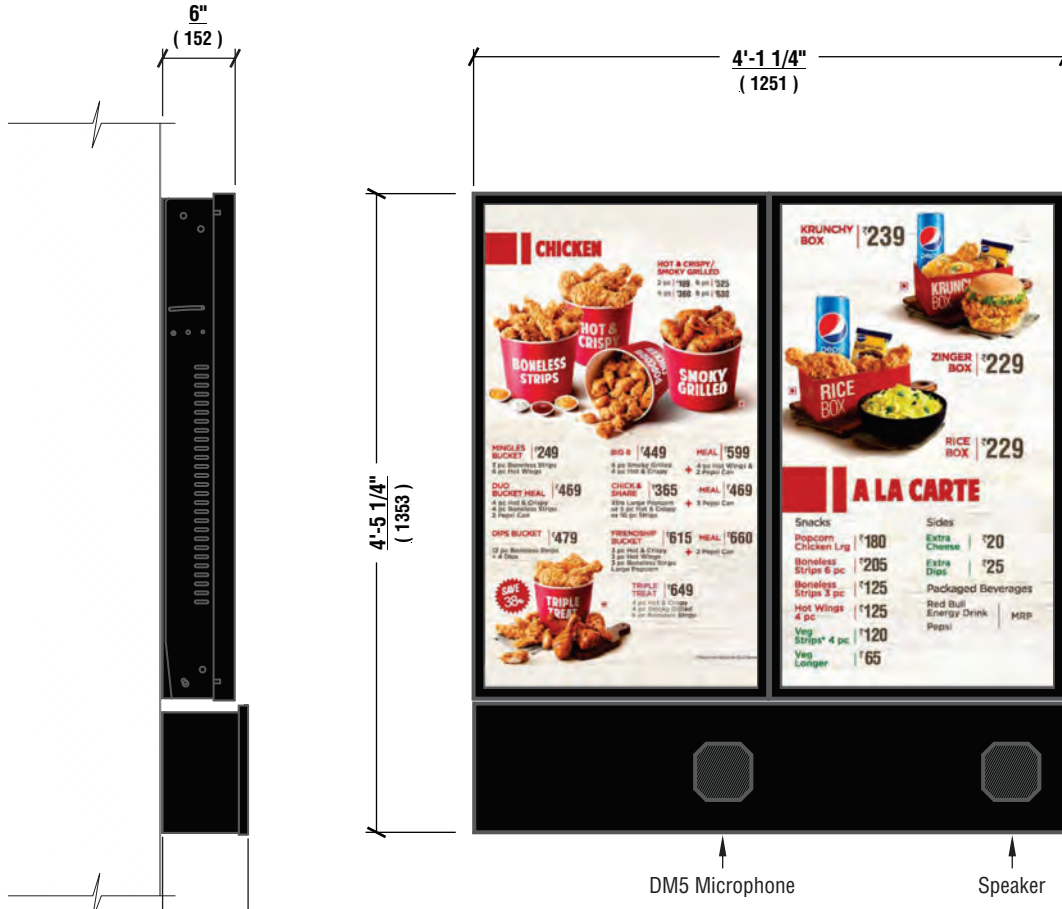

## Table of Contents

<b>DT1-19</b>	PYLON SIGN .....	p3
<b>DT2-19</b>	HEIGHT RESTRICTION BAR .....	p4
<b>DT3-19</b>	DIRECTIONAL SIGNS .....	p5
<b>DT5-19</b>	ORDER KIOSK .....	p6
<b>DT6-19</b>	MENU BOARD .....	p7
<b>DT7-19</b>	PREVIEW BOARD.....	p8
<b>DT8-19</b>	CANOPY ( Option 1 ).....	p9
<b>DT8-19</b>	CANOPY ( Option 2 ).....	p10
<b>DT9-19</b>	CHANNEL LETTERS .....	p11
<b>DT10-19</b>	COLONEL SIGN.....	p12
<b>DT11-20</b>	DIGITAL MENU BOARD (WALL MOUNT).....	p13
<b>DT12-20</b>	DIGITAL MENU BOARD (FREESTANDING).....	p14

**OPTIONS**

SIDE VIEW

FRONT VIEW

**SIZE MATRIX**

<b>A</b> 1500	<b>B</b> 4775
<b>A</b> 1200	<b>B</b> 3820
<b>A</b> 1000	<b>B</b> 3183
<b>A</b> 700	<b>B</b> 2228
<b>A</b> 600	<b>A</b> 1910
<b>A</b> 500	<b>B</b> 1592

**OPTIONAL:**

Faces can be Cardinal Red 3m 3630-53

Pre Finished Black aluminum letter coil returns

5mm White 7328 acrylic faces c/w 1" Black trim cap

Note:

**Letters illuminated with White LED**

- Aluminum constructed filler painted Black
- 1 1/4" wide aluminum frame and/or cover frame ( 2400 ) painted Black
- 3/16" White Lexan and/or White Flex face ( 2400 )
- White LED illumination

**SIZE MATRIX**

<b>A</b>	<b>B</b>	<b>Flex Face / Frameless Cover</b>
2400	2400	
<b>A</b>	<b>B</b>	<b>Lexan Face / Retainer</b>
1818	1818	
<b>A</b>	<b>B</b>	<b>Lexan Face / Retainer</b>
1525	1525	

- Samsung 46" Dual Portrait Display
- Aluminum constructed shell ( Black Finish )