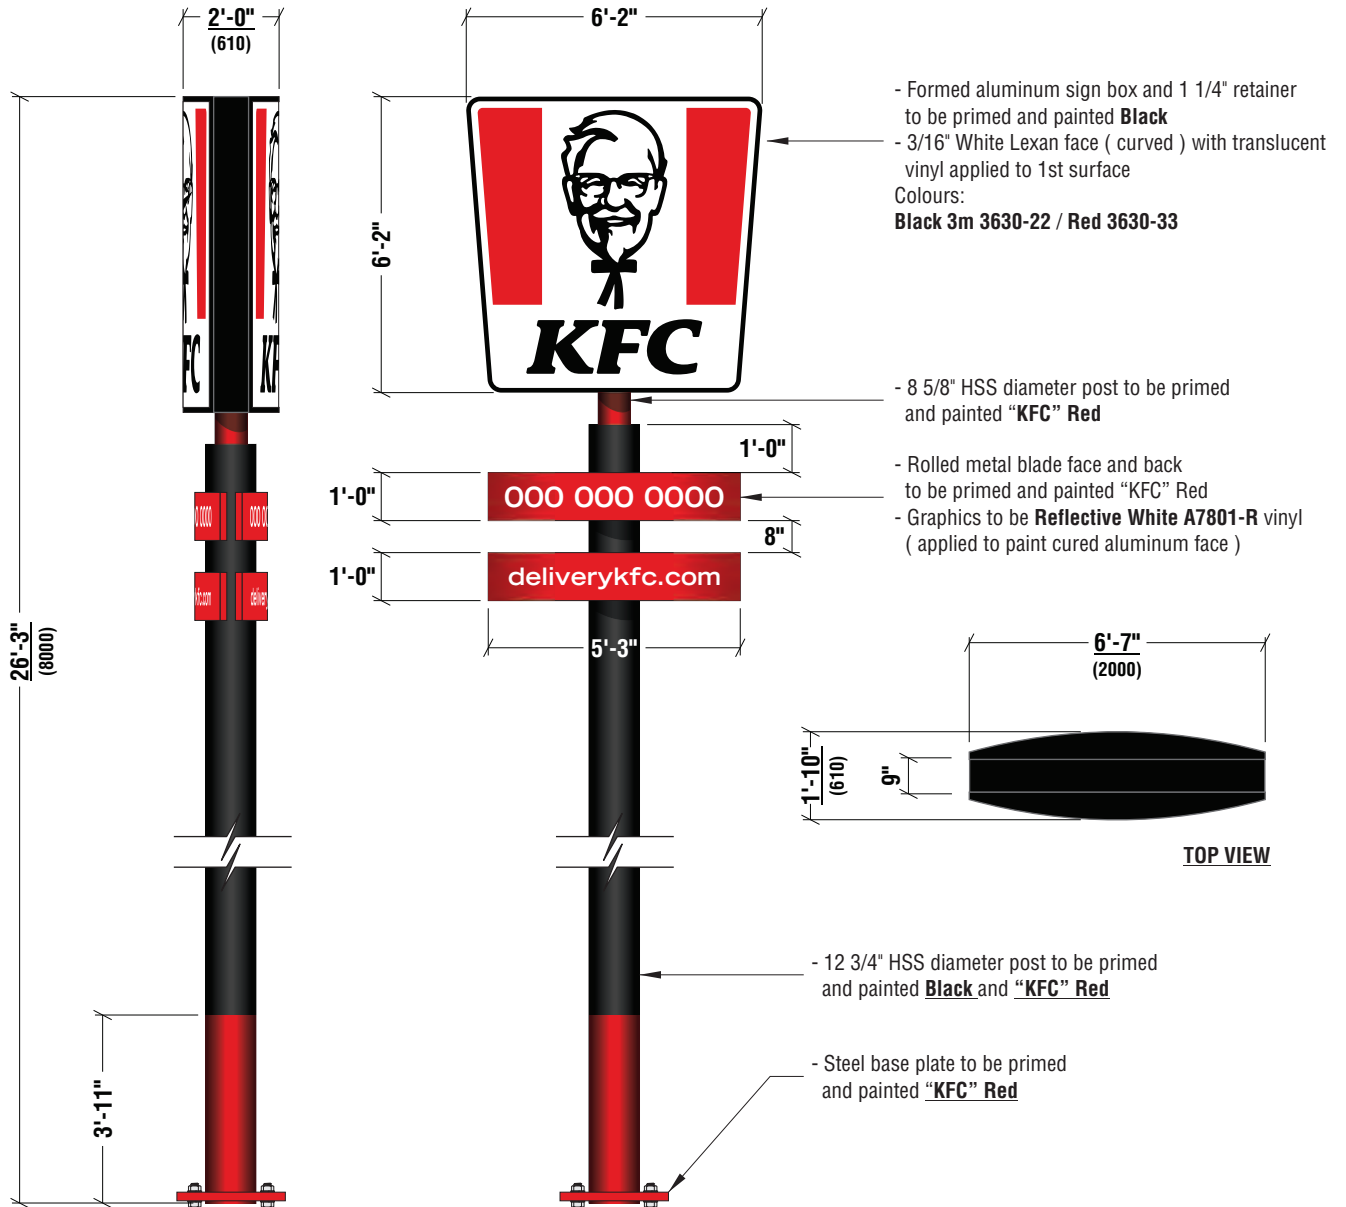

## Table of Contents

<b>DT1-19</b>	PYLON SIGN .....	p3
<b>DT2-19</b>	HEIGHT RESTRICTION BAR .....	p4
<b>DT3-19</b>	DIRECTIONAL SIGNS .....	p5
<b>DT5-19</b>	ORDER KIOSK .....	p6
<b>DT6-19</b>	MENU BOARD .....	p7
<b>DT7-19</b>	PREVIEW BOARD.....	p8
<b>DT8-19</b>	CANOPY ( Option 1 ).....	p9
<b>DT8-19</b>	CANOPY ( Option 2 ).....	p10
<b>DT9-19</b>	CHANNEL LETTERS .....	p11
<b>DT10-19</b>	COLONEL SIGN.....	p12
<b>DT11-20</b>	DIGITAL MENU BOARD (WALL MOUNT).....	p13
<b>DT12-20</b>	DIGITAL MENU BOARD (FREESTANDING).....	p14

**OPTIONS**

SIDE VIEW

FRONT VIEW

**SIZE MATRIX**

<b>A</b> 1500	<b>B</b> 4775
<b>A</b> 1200	<b>B</b> 3820
<b>A</b> 1000	<b>B</b> 3183
<b>A</b> 700	<b>B</b> 2228
<b>A</b> 600	<b>A</b> 1910
<b>A</b> 500	<b>B</b> 1592

**OPTIONAL:**

Faces can be Cardinal Red 3m 3630-53

Pre Finished Black aluminum letter coil returns

5mm White 7328 acrylic faces c/w 1" Black trim cap

Note:

**Letters illuminated with White LED**

- Aluminum constructed filler painted Black
- 1 1/4" wide aluminum frame and/or cover frame ( 2400 ) painted Black
- 3/16" White Lexan and/or White Flex face ( 2400 )
- White LED illumination

**SIZE MATRIX**

<b>A</b>	<b>B</b>	<b>Flex Face / Frameless Cover</b>
2400	2400	
<b>A</b>	<b>B</b>	<b>Lexan Face / Retainer</b>
1818	1818	
<b>A</b>	<b>B</b>	<b>Lexan Face / Retainer</b>
1525	1525	

- Samsung 46" Dual Portrait Display
- Aluminum constructed shell ( Black Finish )