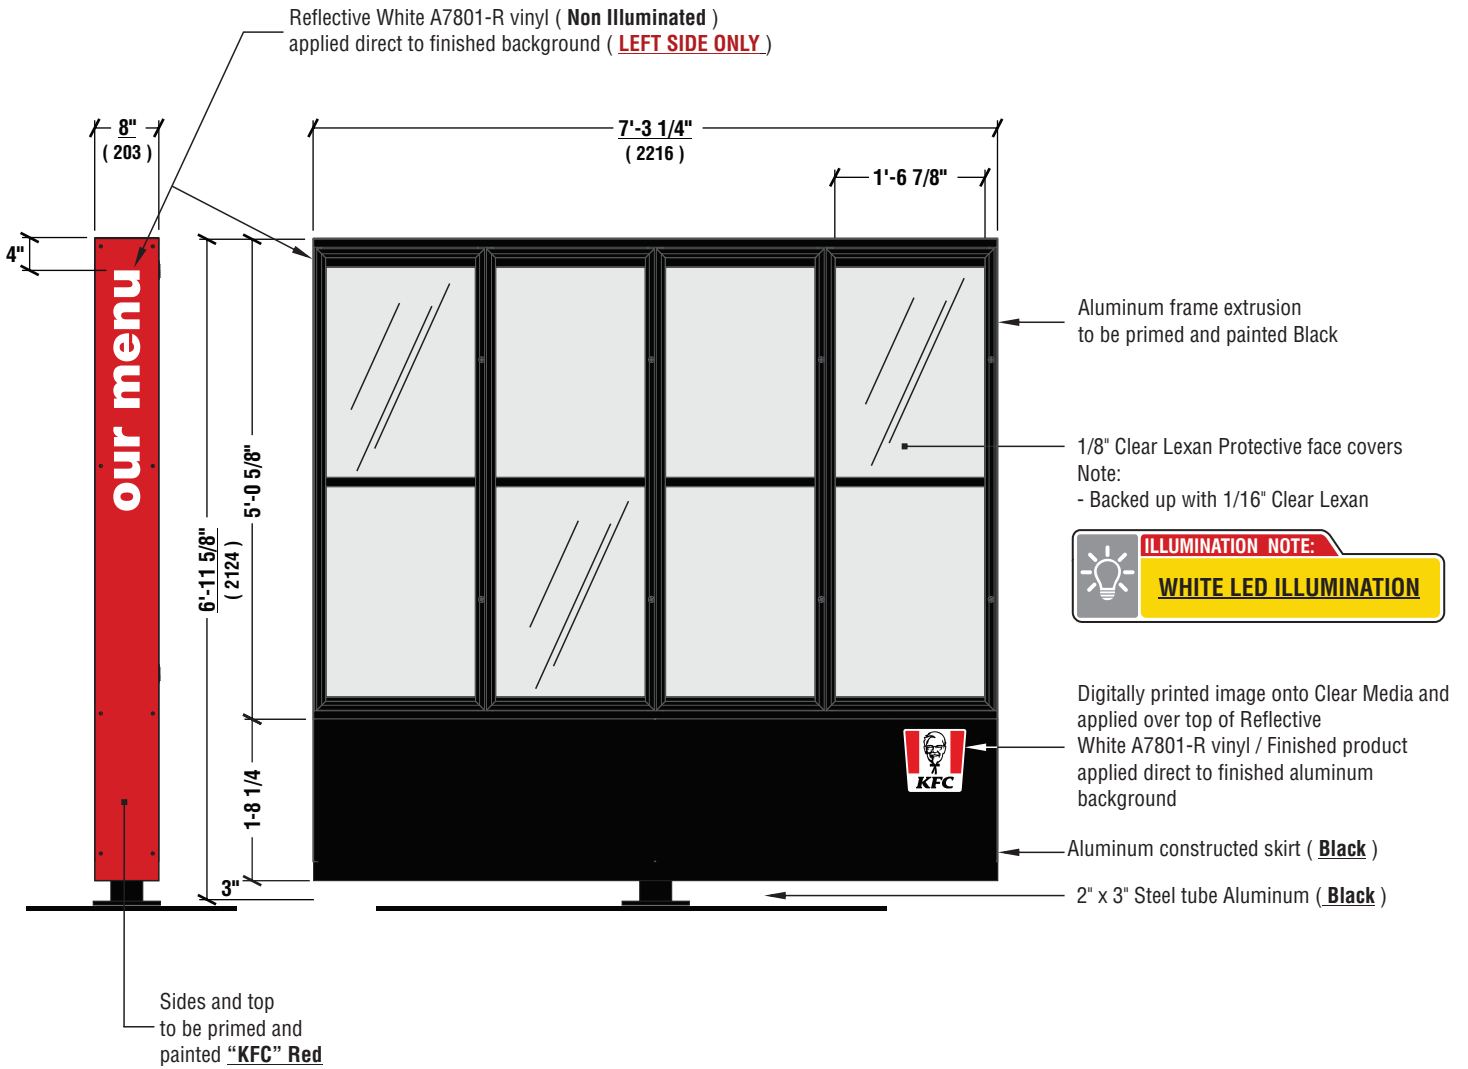

## Table of Contents

<b>DT1-19</b>	PYLON SIGN .....	p3
<b>DT2-19</b>	HEIGHT RESTRICTION BAR .....	p4
<b>DT3-19</b>	DIRECTIONAL SIGNS .....	p5
<b>DT5-19</b>	ORDER KIOSK .....	p6
<b>DT6-19</b>	MENU BOARD .....	p7
<b>DT7-19</b>	PREVIEW BOARD.....	p8
<b>DT8-19</b>	CANOPY ( Option 1 ).....	p9
<b>DT8-19</b>	CANOPY ( Option 2 ).....	p10
<b>DT9-19</b>	CHANNEL LETTERS .....	p11
<b>DT10-19</b>	COLONEL SIGN.....	p12
<b>DT11-20</b>	DIGITAL MENU BOARD (WALL MOUNT).....	p13
<b>DT12-20</b>	DIGITAL MENU BOARD (FREESTANDING).....	p14

**OPTIONS**

SIDE VIEW

FRONT VIEW

**SIZE MATRIX**

<b>A</b> 1500	<b>B</b> 4775
<b>A</b> 1200	<b>B</b> 3820
<b>A</b> 1000	<b>B</b> 3183
<b>A</b> 700	<b>B</b> 2228
<b>A</b> 600	<b>A</b> 1910
<b>A</b> 500	<b>B</b> 1592

**OPTIONAL:**

Faces can be Cardinal Red 3m 3630-53

Pre Finished Black aluminum letter coil returns

5mm White 7328 acrylic faces c/w 1" Black trim cap

Note:

**Letters illuminated with White LED**

- Aluminum constructed filler painted Black
- 1 1/4" wide aluminum frame and/or cover frame ( 2400 ) painted Black
- 3/16" White Lexan and/or White Flex face ( 2400 )
- White LED illumination

**SIZE MATRIX**

<b>A</b>	<b>B</b>	<b>Flex Face / Frameless Cover</b>
2400	2400	
<b>A</b>	<b>B</b>	<b>Lexan Face / Retainer</b>
1818	1818	
<b>A</b>	<b>B</b>	<b>Lexan Face / Retainer</b>
1525	1525	

- Samsung 46" Dual Portrait Display
- Aluminum constructed shell ( Black Finish )