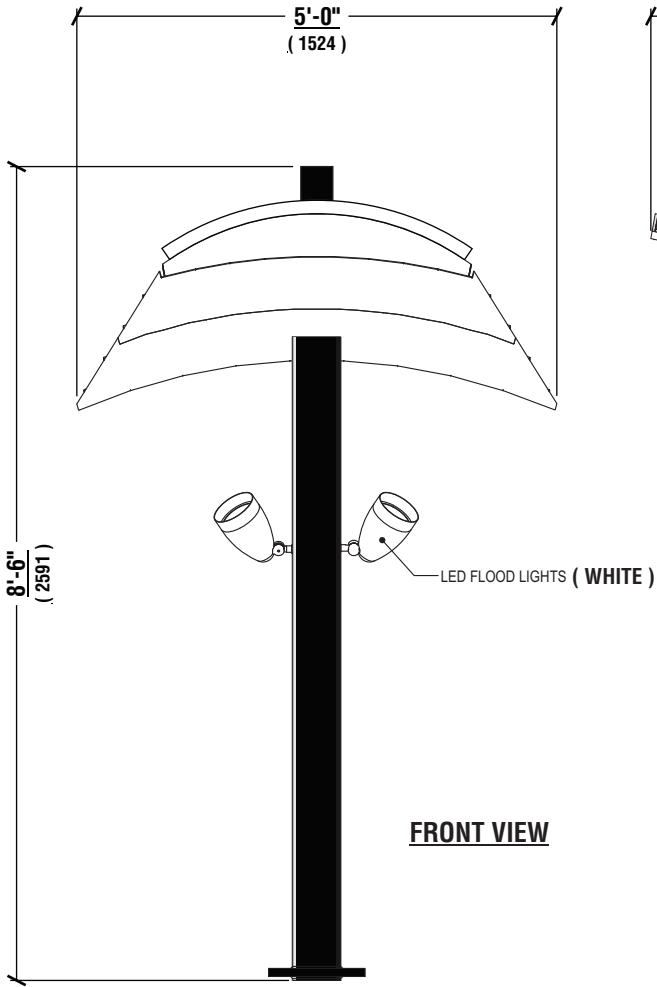

## Table of Contents

<b>DT1-19</b>	PYLON SIGN .....	p3
<b>DT2-19</b>	HEIGHT RESTRICTION BAR .....	p4
<b>DT3-19</b>	DIRECTIONAL SIGNS .....	p5
<b>DT5-19</b>	ORDER KIOSK .....	p6
<b>DT6-19</b>	MENU BOARD .....	p7
<b>DT7-19</b>	PREVIEW BOARD.....	p8
<b>DT8-19</b>	CANOPY ( Option 1 ).....	p9
<b>DT8-19</b>	CANOPY ( Option 2 ).....	p10
<b>DT9-19</b>	CHANNEL LETTERS .....	p11
<b>DT10-19</b>	COLONEL SIGN.....	p12
<b>DT11-20</b>	DIGITAL MENU BOARD (WALL MOUNT).....	p13
<b>DT12-20</b>	DIGITAL MENU BOARD (FREESTANDING).....	p14

**OPTIONS**

SIDE VIEW

FRONT VIEW

**SIZE MATRIX**

<b>A</b> 1500	<b>B</b> 4775
<b>A</b> 1200	<b>B</b> 3820
<b>A</b> 1000	<b>B</b> 3183
<b>A</b> 700	<b>B</b> 2228
<b>A</b> 600	<b>A</b> 1910
<b>A</b> 500	<b>B</b> 1592

**OPTIONAL:**

Faces can be Cardinal Red 3m 3630-53

Pre Finished Black aluminum letter coil returns

5mm White 7328 acrylic faces c/w 1" Black trim cap

Note:

**Letters illuminated with White LED**

- Aluminum constructed filler painted Black
- 1 1/4" wide aluminum frame and/or cover frame ( 2400 ) painted Black
- 3/16" White Lexan and/or White Flex face ( 2400 )
- White LED illumination

**SIZE MATRIX**

<b>A</b>	<b>B</b>	<b>Flex Face / Frameless Cover</b>
2400	2400	
<b>A</b>	<b>B</b>	<b>Lexan Face / Retainer</b>
1818	1818	
<b>A</b>	<b>B</b>	<b>Lexan Face / Retainer</b>
1525	1525	

- Samsung 46" Dual Portrait Display
- Aluminum constructed shell ( Black Finish )