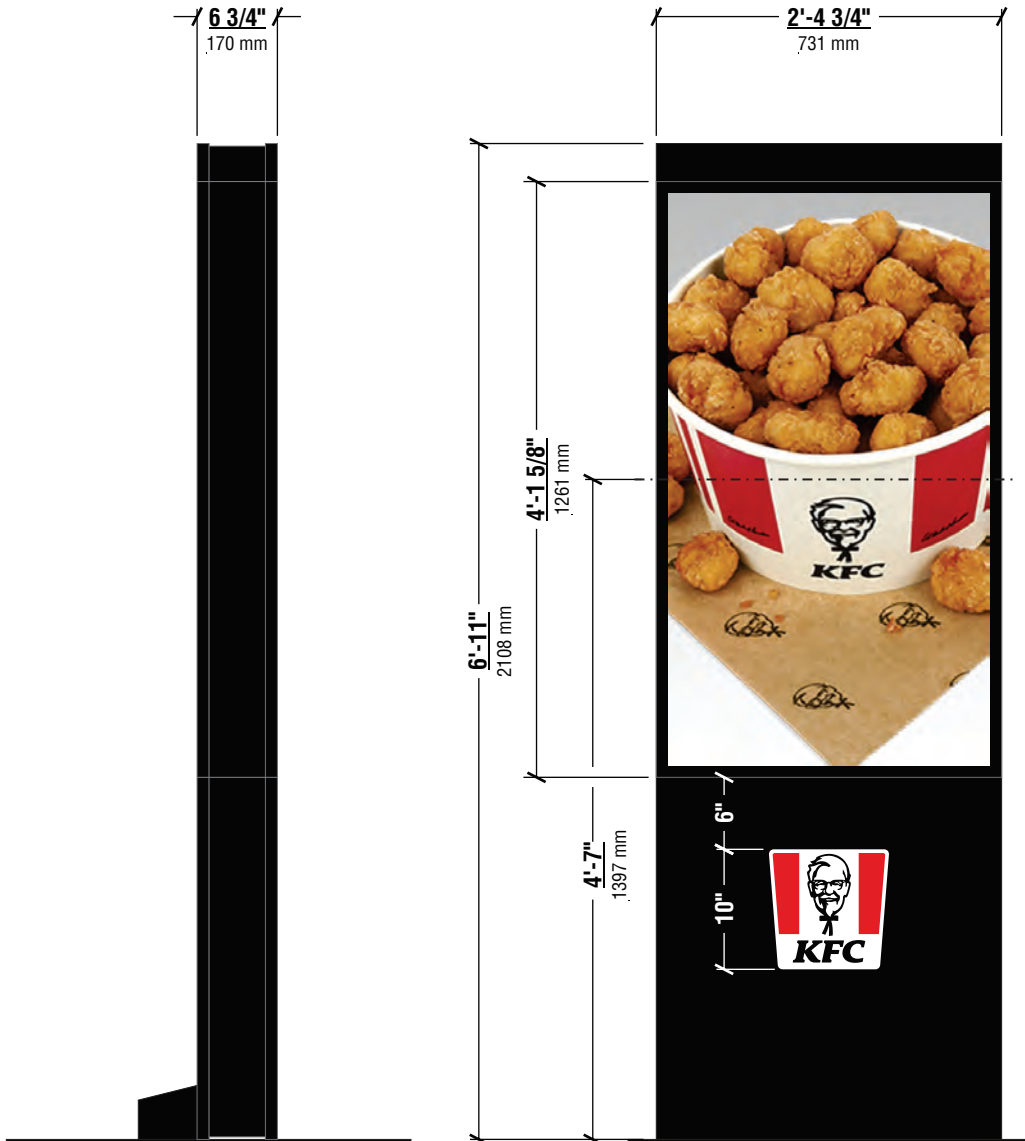

- Samsung OH55F Outdoor Digital Display
- Aluminum constructed shell (Black Finish)