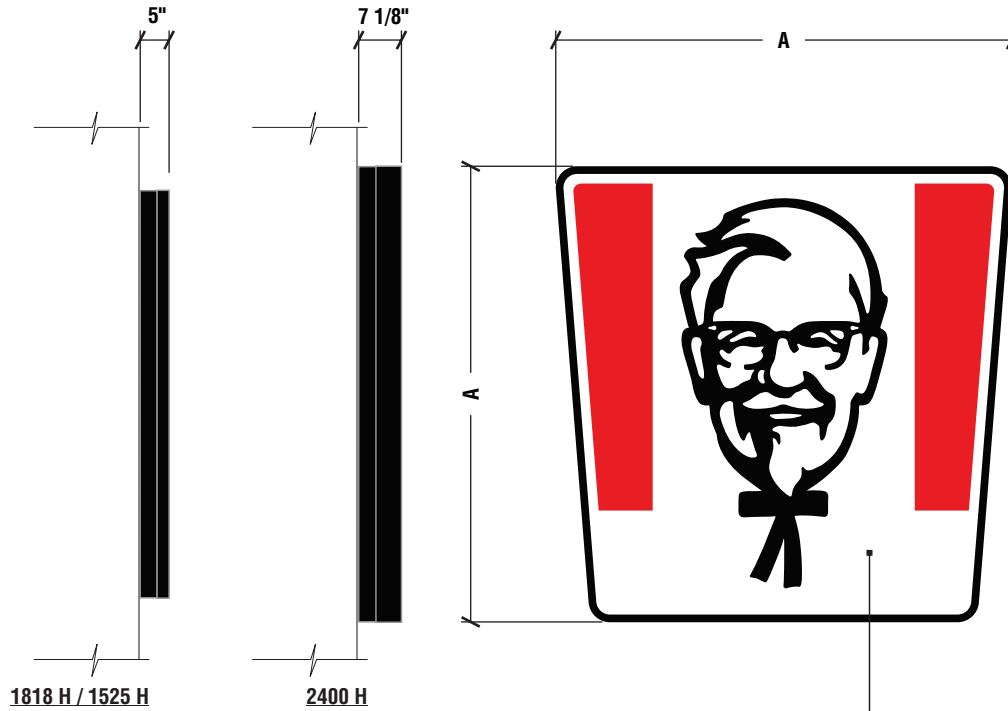

- Aluminum constructed filler painted Black
- 1 1/4" wide aluminum frame and/or cover frame (2400) painted Black
- 3/16" White Lexan and/or White Flex face (2400)
- White LED illumination

SIZE MATRIX

A	B	Flex Face / Frameless Cover
2400	2400	
A	B	Lexan Face / Retainer
1818	1818	
A	B	Lexan Face / Retainer
1525	1525