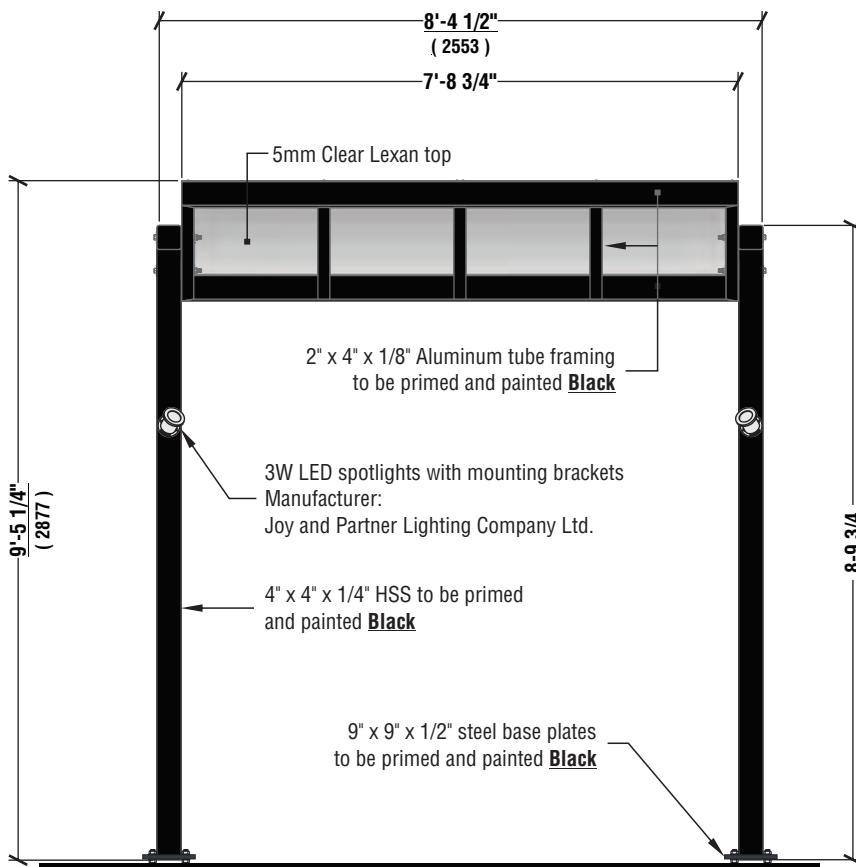

## Table of Contents

<b>DT1-19</b>	PYLON SIGN .....	p3
<b>DT2-19</b>	HEIGHT RESTRICTION BAR .....	p4
<b>DT3-19</b>	DIRECTIONAL SIGNS .....	p5
<b>DT5-19</b>	ORDER KIOSK .....	p6
<b>DT6-19</b>	MENU BOARD .....	p7
<b>DT7-19</b>	PREVIEW BOARD.....	p8
<b>DT8-19</b>	CANOPY ( Option 1 ).....	p9
<b>DT8-19</b>	CANOPY ( Option 2 ).....	p10
<b>DT9-19</b>	CHANNEL LETTERS .....	p11
<b>DT10-19</b>	COLONEL SIGN.....	p12
<b>DT11-20</b>	DIGITAL MENU BOARD (WALL MOUNT).....	p13
<b>DT12-20</b>	DIGITAL MENU BOARD (FREESTANDING).....	p14

**OPTIONS**

SIDE VIEW

FRONT VIEW

**SIZE MATRIX**

<b>A</b> 1500	<b>B</b> 4775
<b>A</b> 1200	<b>B</b> 3820
<b>A</b> 1000	<b>B</b> 3183
<b>A</b> 700	<b>B</b> 2228
<b>A</b> 600	<b>A</b> 1910
<b>A</b> 500	<b>B</b> 1592

**OPTIONAL:**

Faces can be Cardinal Red 3m 3630-53

Pre Finished Black aluminum letter coil returns

5mm White 7328 acrylic faces c/w 1" Black trim cap

Note:

**Letters illuminated with White LED**

- Aluminum constructed filler painted Black
- 1 1/4" wide aluminum frame and/or cover frame ( 2400 ) painted Black
- 3/16" White Lexan and/or White Flex face ( 2400 )
- White LED illumination

**SIZE MATRIX**

<b>A</b>	<b>B</b>	<b>Flex Face / Frameless Cover</b>
2400	2400	
<b>A</b>	<b>B</b>	<b>Lexan Face / Retainer</b>
1818	1818	
<b>A</b>	<b>B</b>	<b>Lexan Face / Retainer</b>
1525	1525	

- Samsung 46" Dual Portrait Display
- Aluminum constructed shell ( Black Finish )