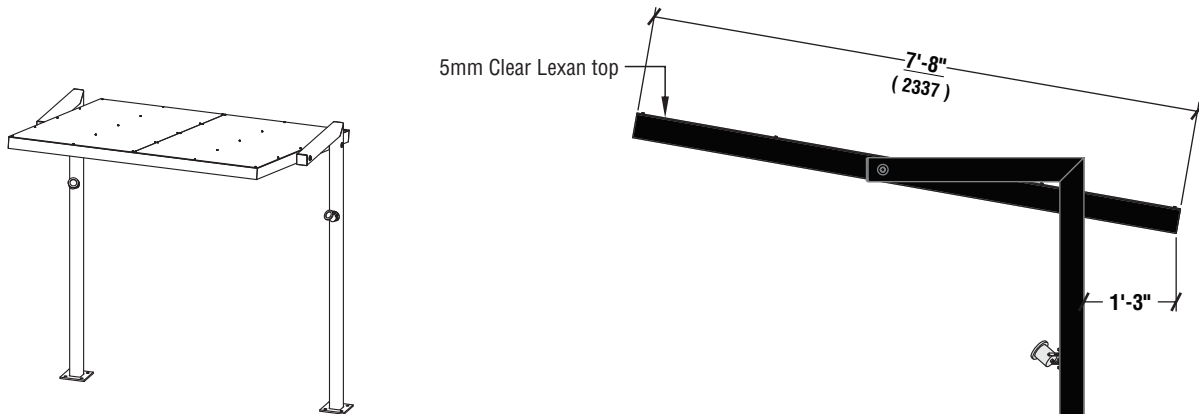

## Table of Contents

<b>DT1-19</b>	PYLON SIGN .....	p3
<b>DT2-19</b>	HEIGHT RESTRICTION BAR .....	p4
<b>DT3-19</b>	DIRECTIONAL SIGNS .....	p5
<b>DT5-19</b>	ORDER KIOSK .....	p6
<b>DT6-19</b>	MENU BOARD .....	p7
<b>DT7-19</b>	PREVIEW BOARD.....	p8
<b>DT8-19</b>	CANOPY ( Option 1 ).....	p9
<b>DT8-19</b>	CANOPY ( Option 2 ).....	p10
<b>DT9-19</b>	CHANNEL LETTERS .....	p11
<b>DT10-19</b>	COLONEL SIGN.....	p12
<b>DT11-20</b>	DIGITAL MENU BOARD (WALL MOUNT).....	p13
<b>DT12-20</b>	DIGITAL MENU BOARD (FREESTANDING).....	p14

**OPTIONS**

SIDE VIEW

FRONT VIEW

**SIZE MATRIX**

<b>A</b> 1500	<b>B</b> 4775
<b>A</b> 1200	<b>B</b> 3820
<b>A</b> 1000	<b>B</b> 3183
<b>A</b> 700	<b>B</b> 2228
<b>A</b> 600	<b>A</b> 1910
<b>A</b> 500	<b>B</b> 1592

**OPTIONAL:**

Faces can be Cardinal Red 3m 3630-53

Pre Finished Black aluminum letter coil returns

5mm White 7328 acrylic faces c/w 1" Black trim cap

Note:

**Letters illuminated with White LED**

- Aluminum constructed filler painted Black
- 1 1/4" wide aluminum frame and/or cover frame ( 2400 ) painted Black
- 3/16" White Lexan and/or White Flex face ( 2400 )
- White LED illumination

**SIZE MATRIX**

<b>A</b>	<b>B</b>	<b>Flex Face / Frameless Cover</b>
2400	2400	
<b>A</b>	<b>B</b>	<b>Lexan Face / Retainer</b>
1818	1818	
<b>A</b>	<b>B</b>	<b>Lexan Face / Retainer</b>
1525	1525	

- Samsung 46" Dual Portrait Display
- Aluminum constructed shell ( Black Finish )