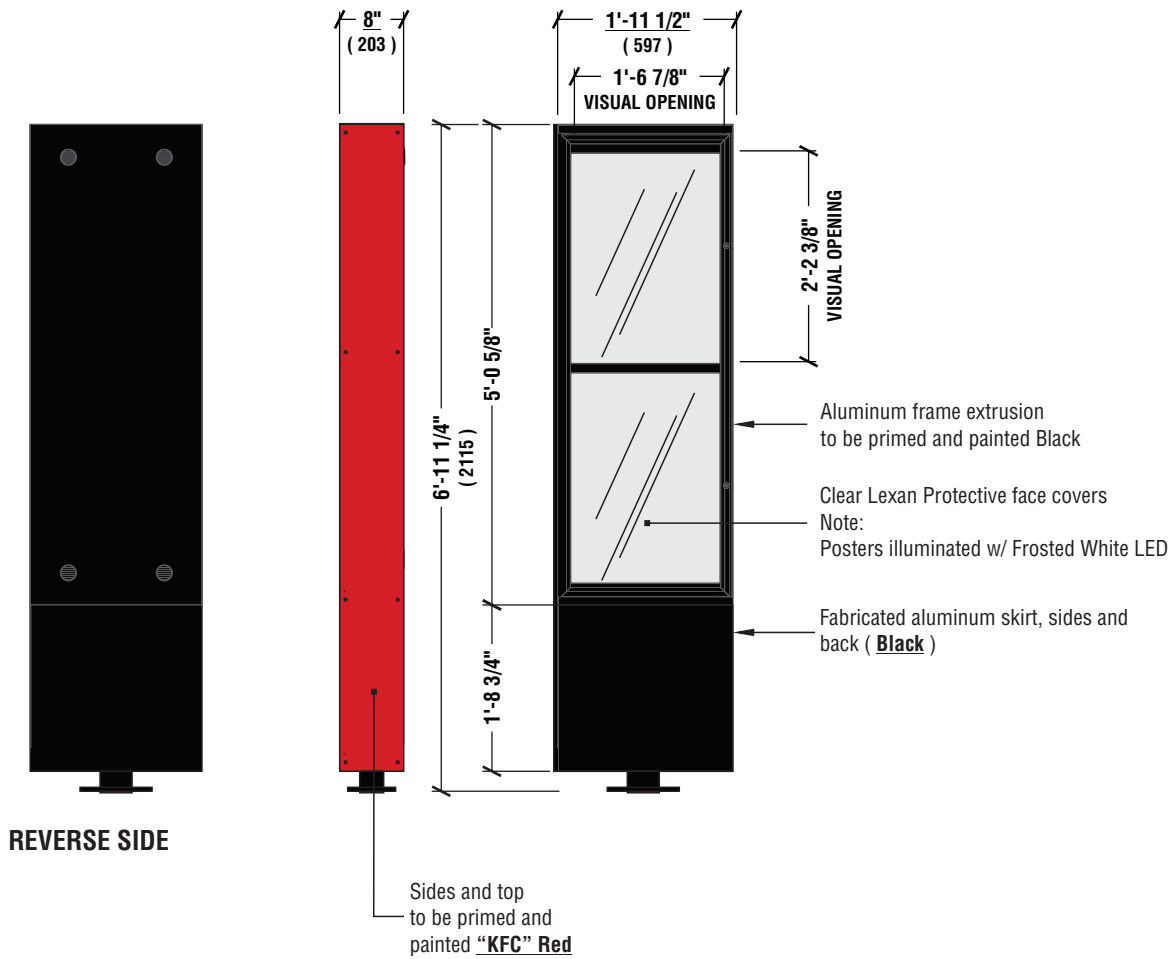

## Table of Contents

<b>DT1-19</b>	PYLON SIGN .....	p3
<b>DT2-19</b>	HEIGHT RESTRICTION BAR .....	p4
<b>DT3-19</b>	DIRECTIONAL SIGNS .....	p5
<b>DT5-19</b>	ORDER KIOSK .....	p6
<b>DT6-19</b>	MENU BOARD .....	p7
<b>DT7-19</b>	PREVIEW BOARD.....	p8
<b>DT8-19</b>	CANOPY ( Option 1 ).....	p9
<b>DT8-19</b>	CANOPY ( Option 2 ).....	p10
<b>DT9-19</b>	CHANNEL LETTERS .....	p11
<b>DT10-19</b>	COLONEL SIGN.....	p12
<b>DT11-20</b>	DIGITAL MENU BOARD (WALL MOUNT).....	p13
<b>DT12-20</b>	DIGITAL MENU BOARD (FREESTANDING).....	p14

**OPTIONS**

SIDE VIEW

FRONT VIEW

**SIZE MATRIX**

<b>A</b> 1500	<b>B</b> 4775
<b>A</b> 1200	<b>B</b> 3820
<b>A</b> 1000	<b>B</b> 3183
<b>A</b> 700	<b>B</b> 2228
<b>A</b> 600	<b>A</b> 1910
<b>A</b> 500	<b>B</b> 1592

**OPTIONAL:**

Faces can be Cardinal Red 3m 3630-53

Pre Finished Black aluminum letter coil returns

5mm White 7328 acrylic faces c/w 1" Black trim cap

Note:

**Letters illuminated with White LED**

- Aluminum constructed filler painted Black
- 1 1/4" wide aluminum frame and/or cover frame ( 2400 ) painted Black
- 3/16" White Lexan and/or White Flex face ( 2400 )
- White LED illumination

**SIZE MATRIX**

<b>A</b>	<b>B</b>	<b>Flex Face / Frameless Cover</b>
2400	2400	
<b>A</b>	<b>B</b>	<b>Lexan Face / Retainer</b>
1818	1818	
<b>A</b>	<b>B</b>	<b>Lexan Face / Retainer</b>
1525	1525	

- Samsung 46" Dual Portrait Display
- Aluminum constructed shell ( Black Finish )