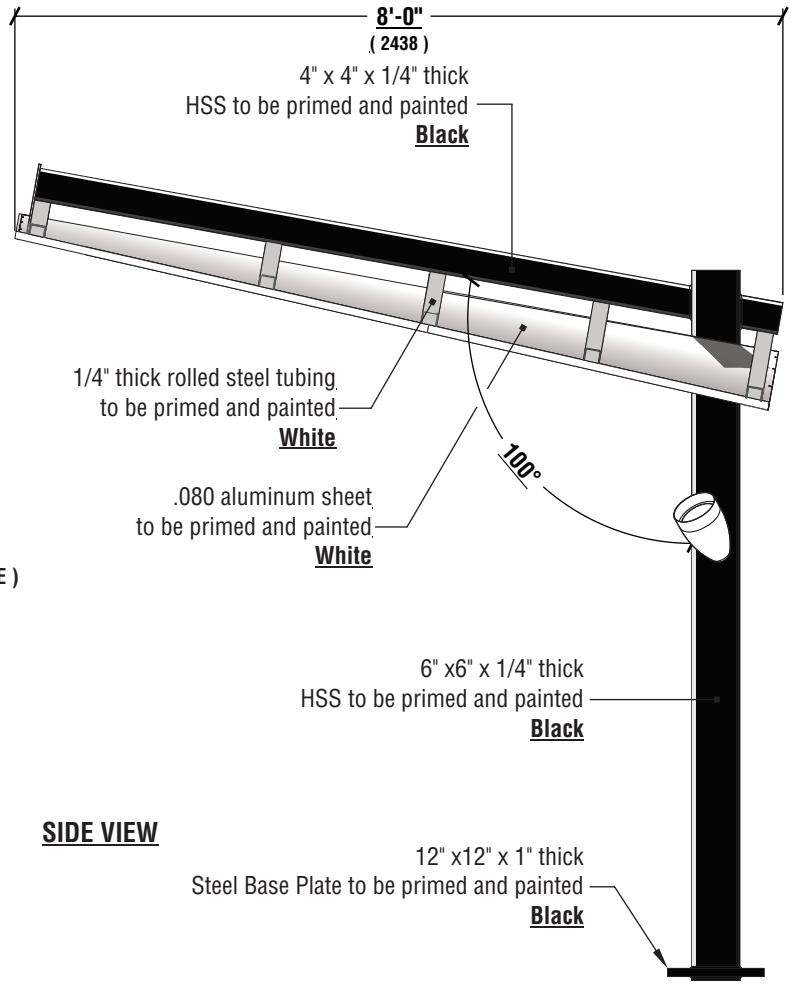

## Table of Contents

<b>DT1-19</b>	PYLON SIGN .....	p3
<b>DT2-19</b>	HEIGHT RESTRICTION BAR .....	p4
<b>DT3-19</b>	DIRECTIONAL SIGNS .....	p5
<b>DT5-19</b>	ORDER KIOSK .....	p6
<b>DT6-19</b>	MENU BOARD .....	p7
<b>DT7-19</b>	PREVIEW BOARD.....	p8
<b>DT8-19</b>	CANOPY ( Option 1 ).....	p9
<b>DT8-19</b>	CANOPY ( Option 2 ).....	p10
<b>DT9-19</b>	CHANNEL LETTERS .....	p11
<b>DT10-19</b>	COLONEL SIGN.....	p12
<b>DT11-20</b>	DIGITAL MENU BOARD (WALL MOUNT).....	p13
<b>DT12-20</b>	DIGITAL MENU BOARD (FREESTANDING).....	p14

**OPTIONS**

SIDE VIEW

FRONT VIEW

**SIZE MATRIX**

<b>A</b> 1500	<b>B</b> 4775
<b>A</b> 1200	<b>B</b> 3820
<b>A</b> 1000	<b>B</b> 3183
<b>A</b> 700	<b>B</b> 2228
<b>A</b> 600	<b>A</b> 1910
<b>A</b> 500	<b>B</b> 1592

**OPTIONAL:**

Faces can be Cardinal Red 3m 3630-53

Pre Finished Black aluminum letter coil returns

5mm White 7328 acrylic faces c/w 1" Black trim cap

Note:

**Letters illuminated with White LED**

- Aluminum constructed filler painted Black
- 1 1/4" wide aluminum frame and/or cover frame ( 2400 ) painted Black
- 3/16" White Lexan and/or White Flex face ( 2400 )
- White LED illumination

**SIZE MATRIX**

<b>A</b>	<b>B</b>	<b>Flex Face / Frameless Cover</b>
2400	2400	
<b>A</b>	<b>B</b>	<b>Lexan Face / Retainer</b>
1818	1818	
<b>A</b>	<b>B</b>	<b>Lexan Face / Retainer</b>
1525	1525	

- Samsung 46" Dual Portrait Display
- Aluminum constructed shell ( Black Finish )